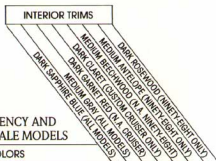

COLOR AND FABRIC AVAILABILITY

NINETY-EIGHT REGENCY AND EIGHTY-EIGHT ROYALE MODELS

EXTERIOR COLORS		INTERIOR TRIMS					
13	Platinum Metallic	CL	CL	CL	CL	CL	CL
22	Light Sapphire Blue Metallic	CL					
28	Dark Sapphire Blue Metallic	CL	CL				
40	White	CL	CL	CL	CL	CL	C
41	Black		CL	CL	CL	CL	C
62	Light Beechwood Metallic			CL	CL		
67	Dark Antelope Metallic						CL
69	Medium Beechwood Metallic					CL	
72	Medium Garnet Red Metallic		CL	CL	CL		
76	Dark Garnet Red Metallic		CL	CL	CL	CL	
82	Medium Rosewood Metallic						C
*83	Medium Sapphire Blue Glamour Metallic	CL					
86	Light Antelope Beige			CL		CL	C
87	Medium Gray Metallic	CL	C	CL			
*95	Light Antelope Glamour Metallic					CL	

CUSTOM CRUISER MODELS

EXTERIOR COLORS		INTERIOR TRIMS					
11	White	C	C	C	C		
15	Medium Gray		C		C		
19	Black		C		C	C	
26	Light Sapphire Blue Metallic	C					
29	Dark Sapphire Blue Metallic	C					
52	Copper Beige					C	C
57	Light Beechwood Metallic				C	C	
59	Dark Beechwood Metallic					C	
75	Medium Garnet Red Metallic		C		C	C	
79	Burgundy Metallic		C		C	C	

C-Cloth L-Leather