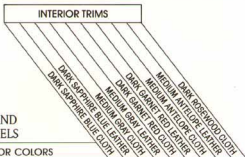

A - WHITE

B - BLACK

E - DARK SAPPHIRE BLUE METALLIC

F - LIGHT BEECHWOOD METALLIC

G - LIGHT ANTELOPE BEIGE

N - DARK GARNET RED METALLIC

P - MEDIUM GRAY METALLIC

W - MEDIUM ROSEWOOD

INTERIOR TRIM COLORS

ALL MODELS

Dark Sapphire Blue

Medium Gray

TORONADO AND NINETY-EIGHT REGENCY MODELS

Medium Antelope

Dark Rosewood

**ALL MODELS EXCEPT
 CUSTOM CRUISER**

Dark Garnet Red

Medium Beechwood

**EIGHTY-EIGHT ROYALE AND
 CUSTOM CRUISER MODELS**

Dark Claret

CUSTOM CRUISER MODELS

*Including Profile and Touring Sedan.
 **Option V18 must be specified with Glamour Metallic paints at extra cost.

COLOR AND FABRIC AVAILABILITY

TORONADO AND TROFÉO MODELS

EXTERIOR COLORS		INTERIOR TRIMS								
'13	Platinum Metallic	X	X	X	X ¹	X	X ¹			
22	Light Sapphire Blue Metallic	X	X							
'28	Dark Sapphire Blue Metallic	X	X ¹	X	X ¹					
'40	White	X	X ¹	X	X ¹	X	X ¹	X	X	X
'44	Black			X	X ¹	X	X ¹	X	X	X
67	Dark Antelope Metallic							X	X	
'72	Medium Garnet Red Metallic			X	X ¹	X	X ¹			
'76	Dark Garnet Red Metallic			X	X ¹	X	X ¹	X	X	
80	Light Rosewood Metallic									X
82	Medium Rosewood Metallic									X
*83	Medium Sapphire Blue Glamour Metallic	X	X							
'87	Medium Gray Metallic			X	X ¹	X	X ¹			
'95	Light Antelope Glamour Metallic					X	X	X	X	