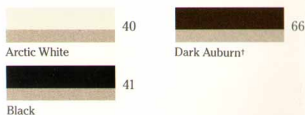

Platinum Beige Firemist†
Code 95*

Light Camel†
Code 67

Light Auburn†
Code 64

Saddle Brown†
Code 62

Walnut Brown†
Code 69

Dark Auburn†
Code 66

Sterling Silver†
Code 12

Sterling Silver†
Code 13*

Dove Gray
Code 18

Gunmetal Gray†
Code 85*

Slate Gray†
Code 15

Pewter Gray†
Code 87

Black
Code 41*

Bright Red
Code 81

Flame Red†
Code 74

Ruby Red†
Code 72

LITHO IN U.S.A.

*Order color code with D83 for Park Avenue Ultra. †Metallic paint

Accent Paint Treatments

Park Avenue Ultra Exclusive Colors

Riviera (Code D84) Sterling Silver Accent Color

Riviera (Code R1V) Platinum Beige Firemist Accent Color

Accent Paint Treatments

Skyark (Code D89) Standard on Luxury Edition

Regal Custom and Limited Coupes (Code D84)

Regal Gran Sport Sedan (Code Z13) Standard Gunmetal Gray Accent Color