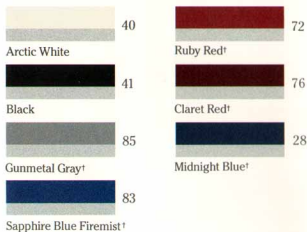

Platinum Beige Firemist†
Code 95*

Light Camel†
Code 67

Light Auburn†
Code 64

Saddle Brown†
Code 62

Walnut Brown†
Code 69

Dark Auburn†
Code 66

Sterling Silver†
Code 12

Sterling Silver†
Code 13*

Dove Gray
Code 18

Gunmetal Gray†
Code 85*

Slate Gray†
Code 15

Pewter Gray†
Code 87

Black
Code 41*

Bright Red
Code 81

Flame Red†
Code 74

Ruby Red†
Code 72

Dark Maple Red†
Code 78

Claret Red†
Code 76

Ice Blue†
Code 22

Maui Blue†
Code 23

Sapphire Blue†
Code 27

Sapphire Blue Firemist†
Code 83

Ocean Blue†
Code 29

Midnight Blue†
Code 28

LITHO IN U.S.A.

*Order color code with D83 for Park Avenue Ultra. †Metallic paint

Accent Paint Treatments

Park Avenue Ultra Exclusive Colors

Riviera (Code D84) Sterling Silver Accent Color

Riviera (Code R1V) Platinum Beige Firemist Accent Color