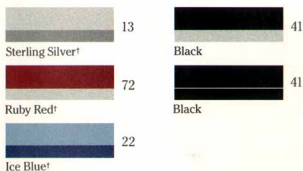

Accent Paint Treatments

Skyark (Code D89) Standard on Luxury Edition