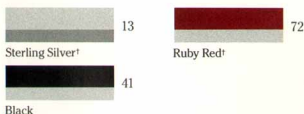

Platinum Beige Firemist†
Code 95*

Light Camel†
Code 67

Light Auburn†
Code 64

Saddle Brown†
Code 62

Walnut Brown†
Code 69

Dark Auburn†
Code 66

Sterling Silver†
Code 12

Sterling Silver†
Code 13*

Dove Gray
Code 18

Gunmetal Gray†
Code 85*

Slate Gray†
Code 15

Pewter Gray†
Code 87

Black
Code 41*

Bright Red
Code 81

Flame Red†
Code 74

Ruby Red†
Code 72

LITHO IN U.S.A.

*Order color code with D83 for Park Avenue Ultra. †Metallic paint

Accent Paint Treatments

Park Avenue Ultra Exclusive Colors

Riviera (Code D84) Sterling Silver Accent Color

Riviera (Code R1V) Platinum Beige Firemist Accent Color

Accent Paint Treatments

Skyark (Code D89) Standard on Luxury Edition

Regal Custom and Limited Coupes (Code D84)

Regal Gran Sport Sedan (Code Z13) Standard Gunmetal Gray Accent Color