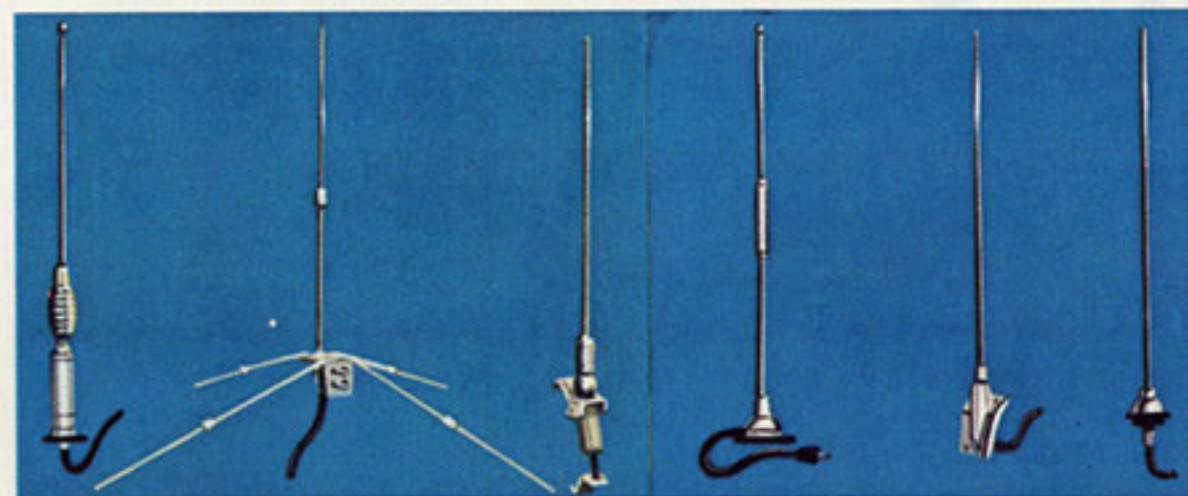

Front Power Radio Antennas

Designed to match your car radio for superb performance. Four types are available for the Citizens Band Radio. A gutter clamp mount, a bumper mount, a deck lid mount and a base station antenna.