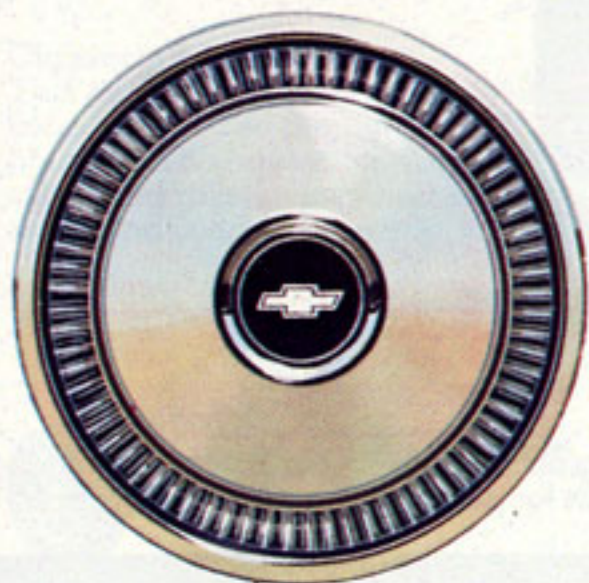

Rear Deck Lid Luggage Carrier

Improves appearance and adds additional cargo capacity.

Luggage Carrier Cover

A waterproof, water resistant, supported vinyl cover that keeps luggage and cargo clean and dry. Folds flat for easy storage. Comes in various sizes.

Wheel Covers

Regular wheel covers designed for perfect fit and for added appearance.

Simulated Wire Wheel Covers
Stainless steel covers which enhance the appearance of any new car are of heavy and durable construction.