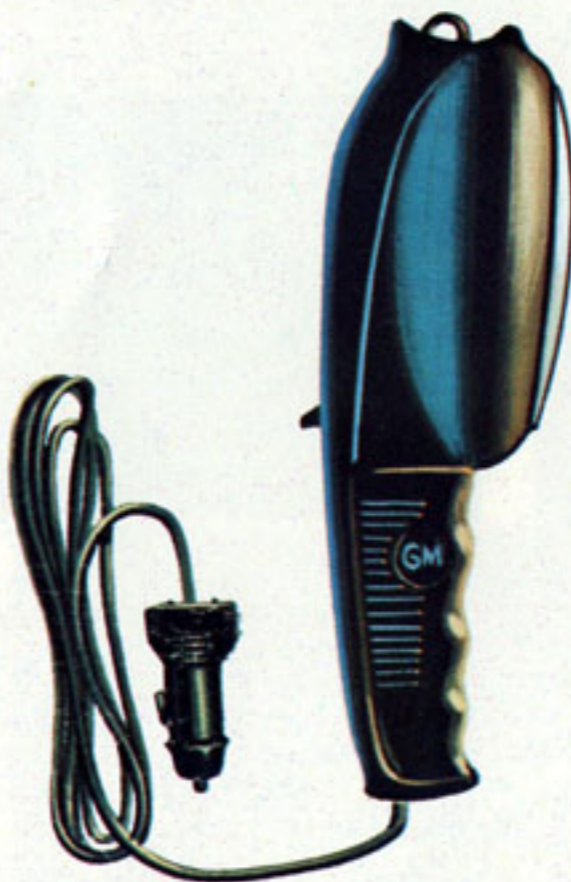

Rear Window Defogger

The rear window defogger draws air into the blower from the passenger compartment and forces it out across the rear window. This air circulating on the rear window aids in the removal of fog, snow and ice. It also improves the air circulation in the passenger compartment.

Right-Hand Rear View Mirror

The first surface chrome-coated mirror glass aids good undistorted rear vision.

Hand Portable Spotlight

A handy trouble lamp with a 12 foot cord that can be used in any 12 volt cigarette lighter socket.