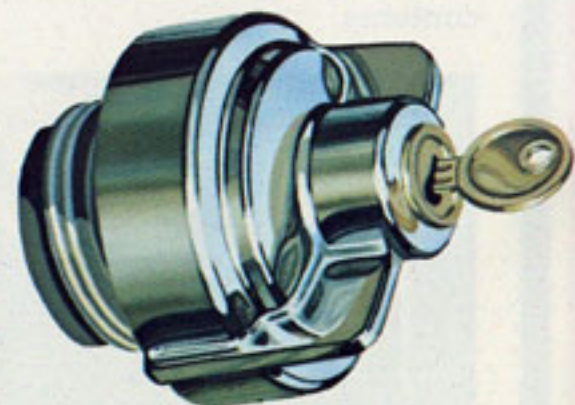

Locking Gasoline Tank Caps

Locking Gasoline Tank Caps prevent gasoline from being contaminated or siphoned from the tank.