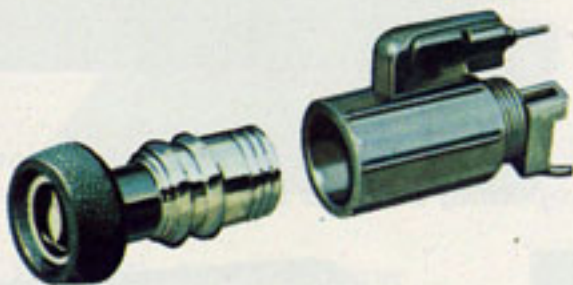

Cigarette Lighter

This automatic release lighter has a lamp attached to the lighter housing. The lighter includes an ash shield to help prevent live ashes and sparks from dropping.