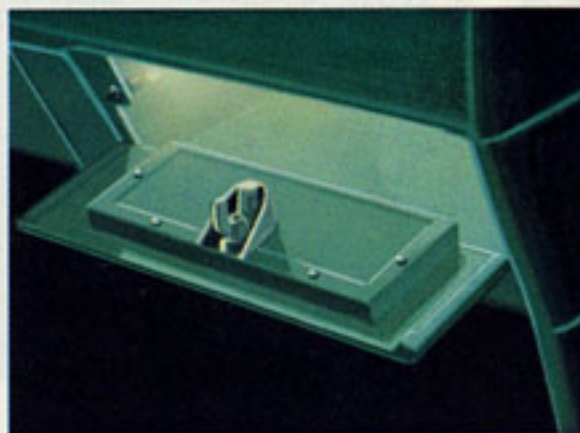

Trunk Opener

Electrically operated. Allows trunk to be opened without driver getting out of the car. Most convenient in inclement weather.

Ventshades

Provides additional ventilation on rainy days and helps reduce window fogging. Helps restrict unwanted opening of doors from top of glass.

Hood and Ignition Lock Unit

Assures added protection to vehicle and under-the-hood contents.

Underhood Light

This handy light illuminates the engine compartment automatically when the hood is open. The lamp is actuated by a mercury switch and is wired directly into the battery circuit. It will function with all other electrical equipment turned off.

Glove Compartment Light

Automatically illuminates the entire glove compartment when the door is open. Provisions are made in the glove compartment so that the lamp can be installed with no drilling.

Cigarette Lighter