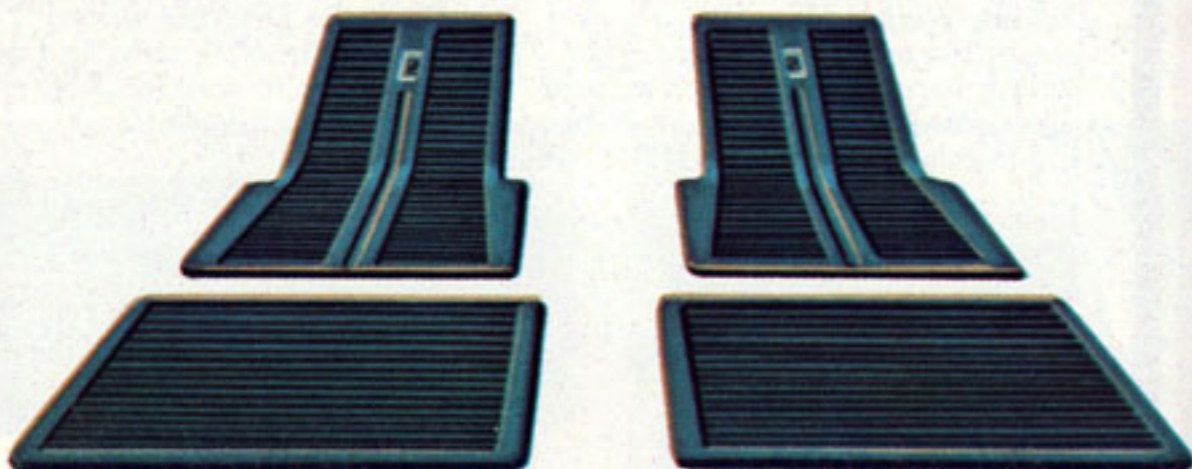

Chevelle Drip Moulding

Made of flexible vinyl and can be formed to fit contour. Also gives a permanent installation.

Vega Vent-A-Pane

Allows circulation of air while holding down wind roar.

Full Width Vinyl Front Floor Mat

Attractive mat that covers front floor to keep that new car look and protect carpeting. Easy to clean with soap and water.

Contour Rubber Floor Mats

These mats are made from highgrade all new rubber and will stay colorful and pliable over a long period of time. They are easily cleaned with soap and water.