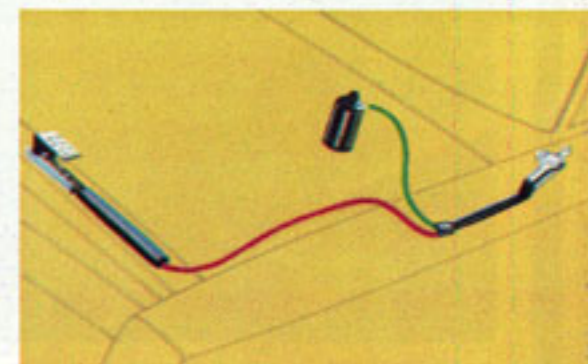

Trunk Opener

Electrically operated. Allows trunk to be opened without driver getting out of the car. Most convenient in inclement weather.

Ventshades

Provides additional ventilation on rainy days and helps reduce window fogging. Helps restrict unwanted opening of doors from top of glass.

Hood and Ignition Lock Unit

Assures added protection to vehicle and under-the-hood contents.

Underhood Light

This handy light illuminates the engine compartment automatically when the hood is open. The lamp is actuated by a mercury switch and is wired directly into the battery circuit. It will function with all other electrical equipment turned off.