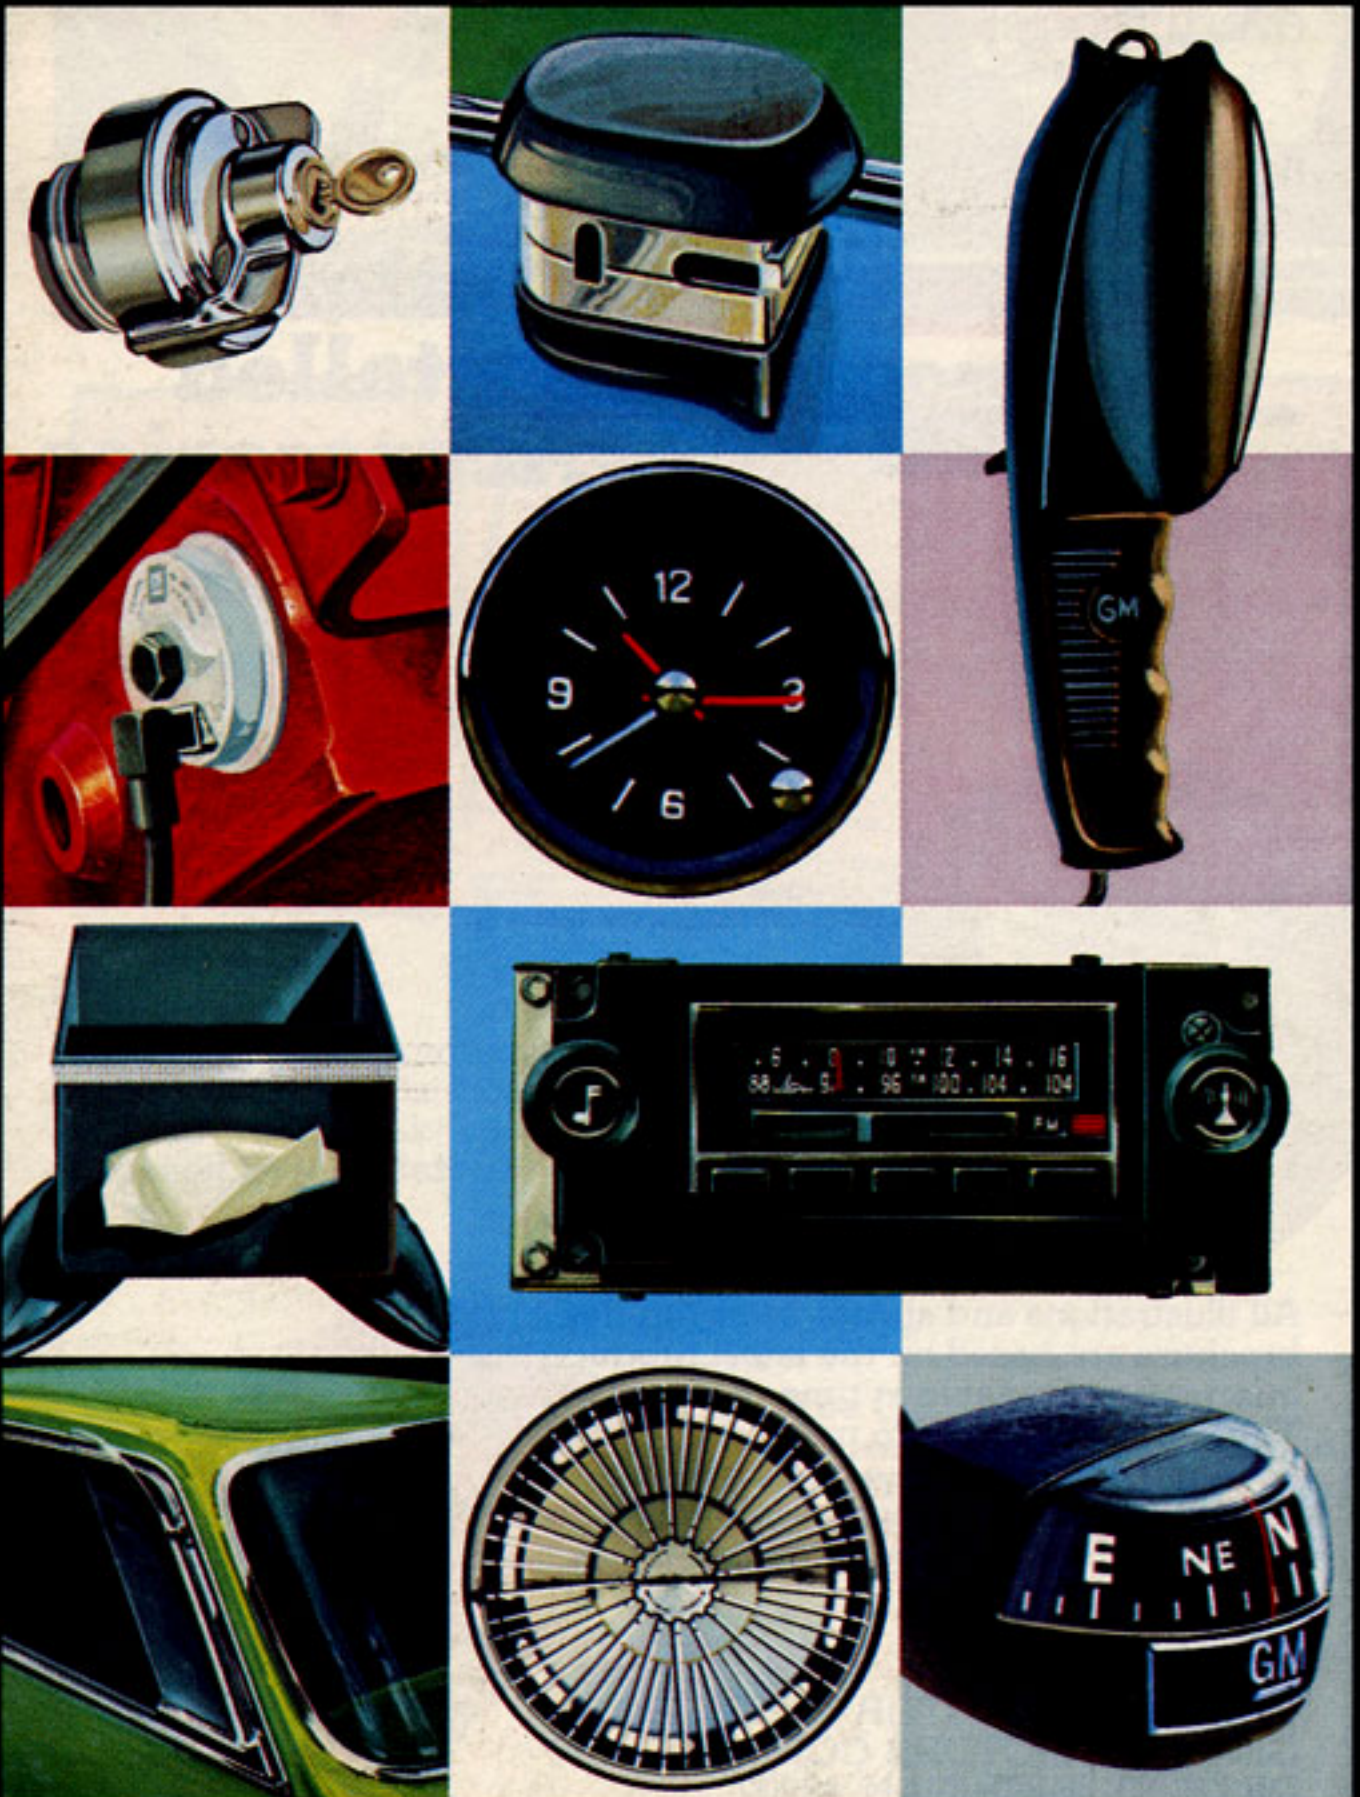

1975 CHEVROLET PASSENGER CAR ACCESSORIES

accessories