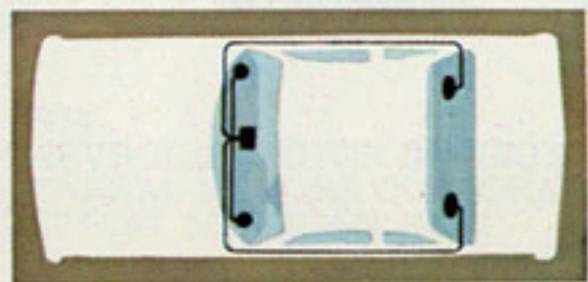

Typical Stereo Speaker System