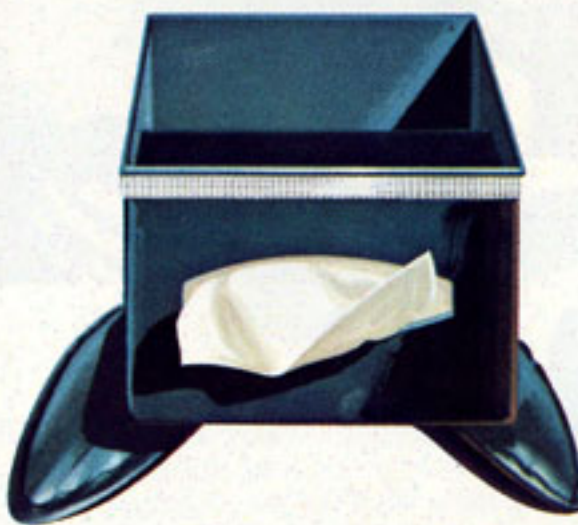

Saddle Type Tissue Dispenser And Litter Container

This combination unit is quite handy and can be used in all passenger cars; comes in blue, green, black or beige.