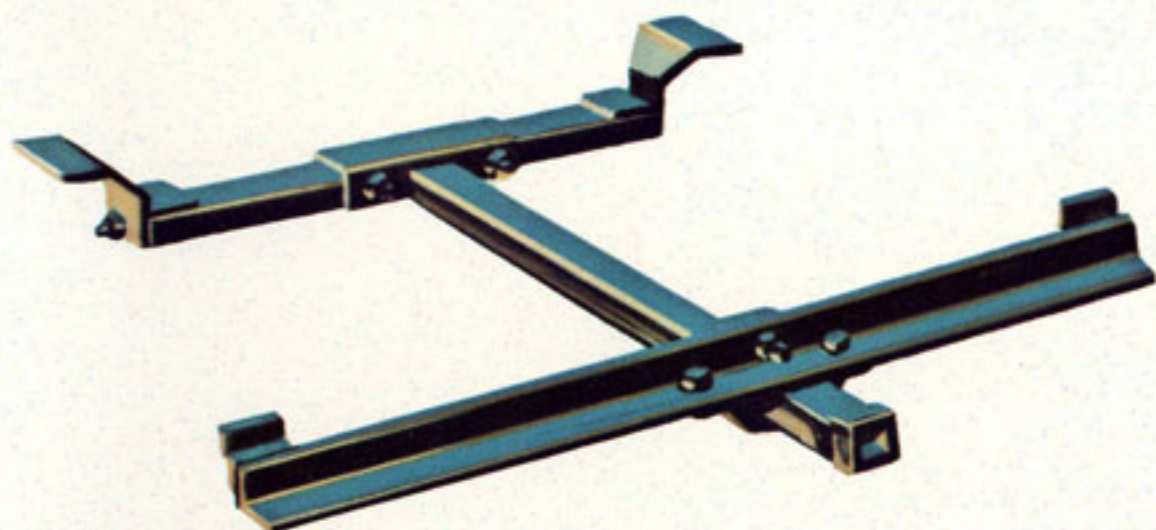

Weight Distributing Trailer Hitch Platform

These platforms are engineered specifically for Chevrolet automobiles and Chevrolet is the only one in its field with this advantage. Installation is easy. The hitch is bolted on through pre-punched holes in the car frame. (Trucks must be drilled.) No welding is required. These platforms will handle loads up to 6000 lbs. with a 750 lb. tongue load. They use 2 inch square shaft trailer hitch heads of the type offered by most trailer manufacturers.