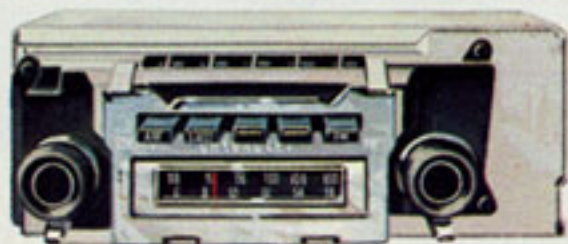

© 1974
CHEVROLET MOTOR DIVISION
GENERAL MOTORS CORPORATION
DETROIT, MICHIGAN 48202

Child Love Seat

The ideal protection for little travelers 20 to 40 pounds and less than 40" in height, and able to sit up alone. The GM Child Love Seat is made of rugged, high-impact polypropylene that has been custom-contoured to provide support at critical body points. You'll love the way this seat provides your child with tender, loving care.

Infant Love Seat

Constructed from a single piece of sturdy, washable polypropylene, the GM Infant Love Seat protects babies up to 20 pounds.

Theft Alarm

Easily installed for protection to auto and its contents. Loud sounding horn when trunk, hood or door is opened by intruders.

Tape Cartridge

A replacement unit for the one that is furnished when tape player is installed on car.

AM-FM Stereo Radio and Stereo Tape Player Combination

This is a solid state six transistor radio with three diodes and five push buttons that can be set to your favorite local stations for quick accurate tuning. It incorporates all the latest advancements in modern radio circuitry. All of the other fine features associated with stereo radio tape combinations are included.