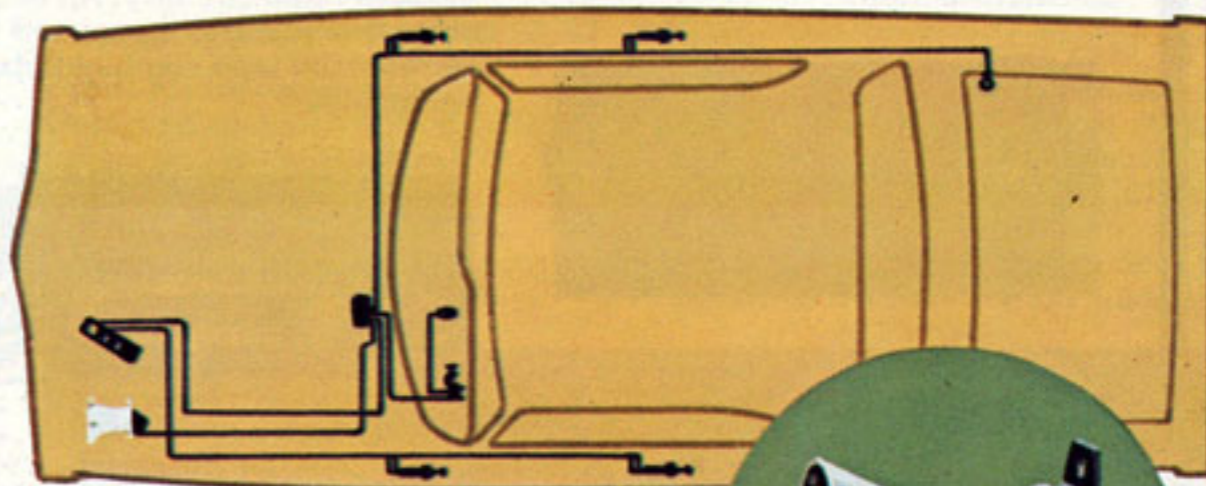

© 1974
CHEVROLET MOTOR DIVISION
GENERAL MOTORS CORPORATION
DETROIT, MICHIGAN 48202

Child Love Seat

The ideal protection for little travelers 20 to 40 pounds and less than 40" in height, and able to sit up alone. The GM Child Love Seat is made of rugged, high-impact polypropylene that has been custom-contoured to provide support at critical body points. You'll love the way this seat provides your child with tender, loving care.

Infant Love Seat

Constructed from a single piece of sturdy, washable polypropylene, the GM Infant Love Seat protects babies up to 20 pounds.

Theft Alarm

Easily installed for protection to auto and its contents. Loud sounding horn when trunk, hood or door is opened by intruders.