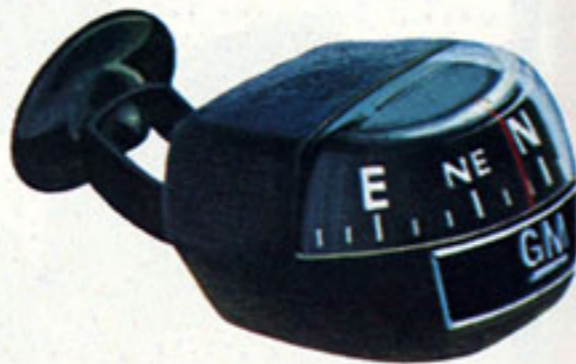

Auto Compass

A very dependable compass that attaches to the windshield glass with adhesive disc. Convenient especially when driving in strange areas or on long trips. FOR ALL CARS.