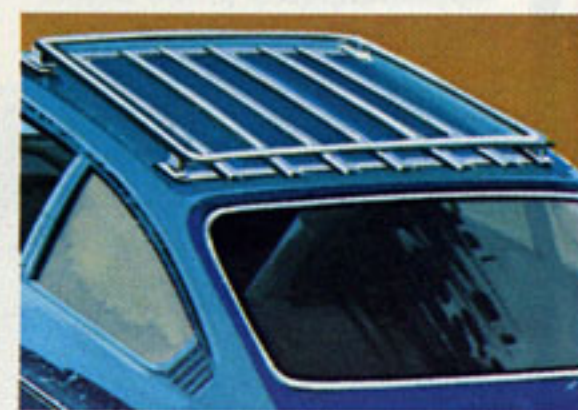

Luggage Carriers

Add considerable luggage and cargo space and are designed to complement your new car.