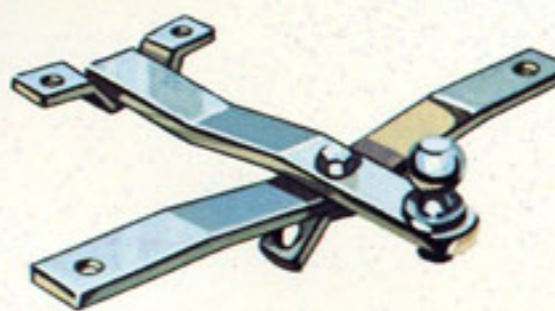

Deadweight Trailer Hitch

An ideal hitch for light utility or boat trailers. This hitch is designed to handle a 2000 pound load with a 200 pound vertical tongue load. A trailer wiring harness is available.