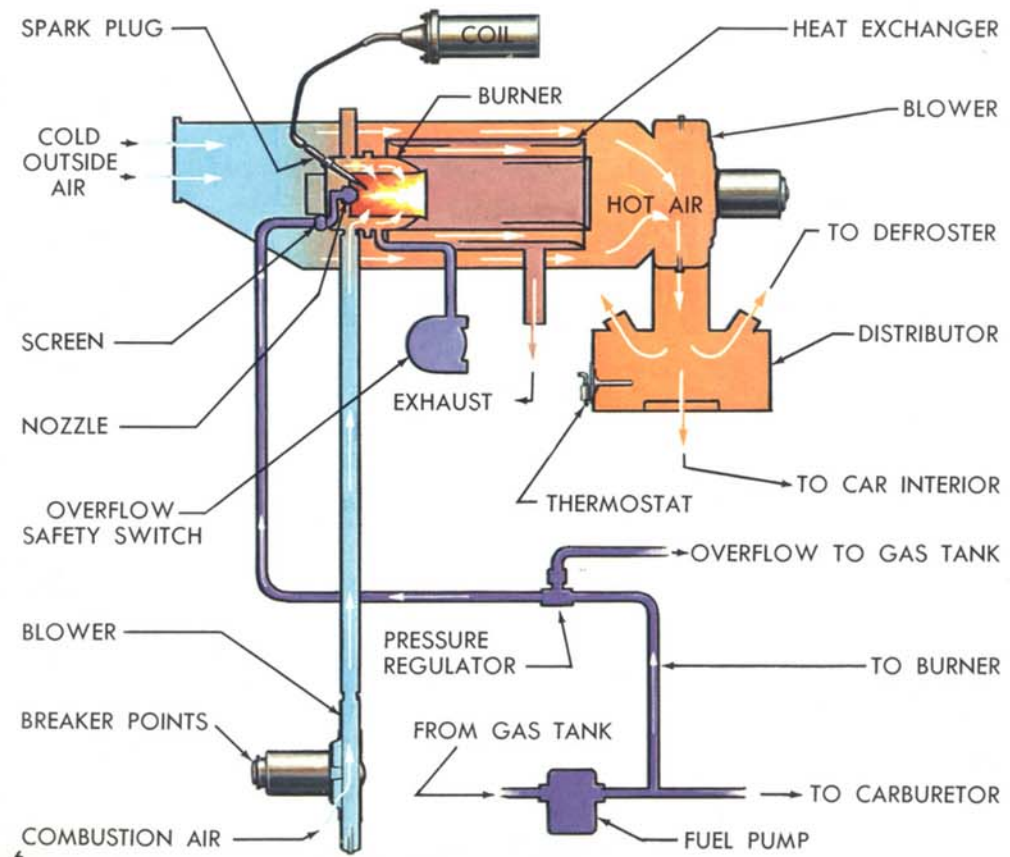

DOOR EDGE GUARDS

ACCELERATOR PEDAL COVER

TISSUE DISPENSER

COURTESY LAMPS

BACK-UP LAMPS

WHEEL RINGS

Heater and defroster for your Comfort

No long waiting for the engine to warm up the heater, gives almost instant heat when the switch is turned on. The fuel for operating the heater is taken from the gasoline tank of the car. The gasoline consumption to operate the heater is a very small amount per hour. The amount of heat desired can be controlled by the temperature control knob. A highly efficient operating heater and defroster.