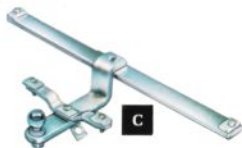

FORD TRUCK ACCESSORIES are built to do big jobs...