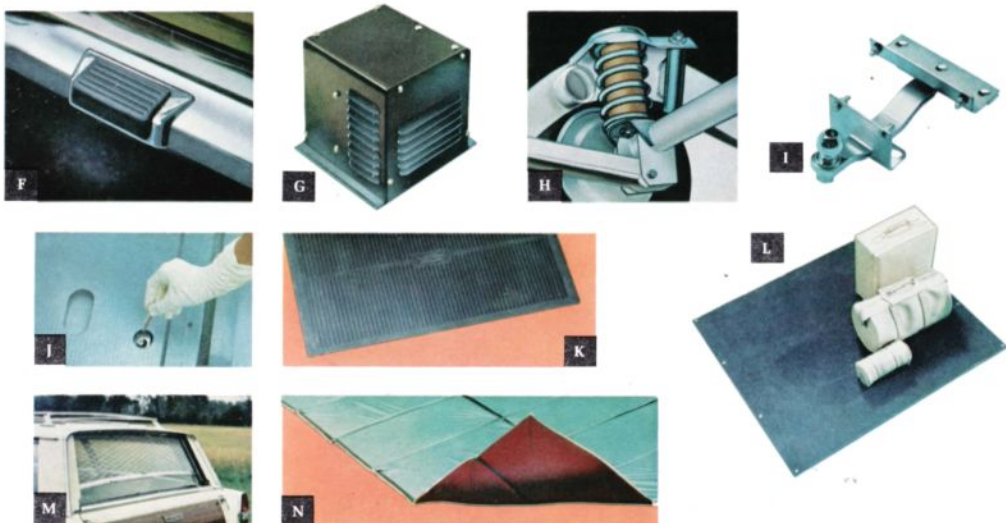

On the streets of Banff or in the Canadian Rockies... cover the trail better with unique FORD WAGON ACCESSORIES