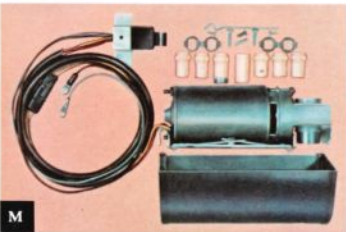

1968 FORD TRUCK ACCESSORIES are built to last ...