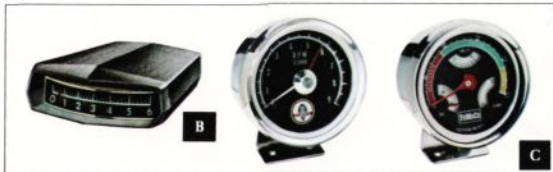

B

C

Give your new FORD-BUILT vehicle the world's best protection...