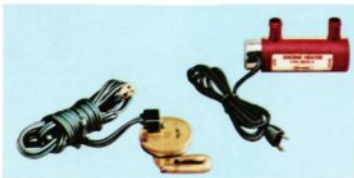

D

A. REFLECTOR FLARE KIT—Warns of stopped vehicle—provides maximum reflection for adequate warning distances. ALL MODELS—HEAVY METAL CASE, REFLECTORS, FLAGS AND STANDS—C5AZ 19E500-A . . . OR NEW PLASTIC CASE, REFLECTORS, FLAGS AND STANDS—Basic Part No. 19E500 . . . (Both designs tested for use in winds up to 40 mph).

B. TACHOMETER—Unique Ford instrumentation for top performance. Basic Part No. 17A326.
6 Cylinder Ford—6000 RPM (Flat Tach)—(Late Availability)
8 Cylinder Ford—6000 RPM (Flat Tach)—Illustrated—(Late Availability)
8 Cylinder Ford—8000 RPM (Flat Tach)—(Late Availability)
8 Cylinder Ford—9000 RPM (250° dial)—Illustrated
8 Cylinder Ford—6000 RPM (Economy—100° dial)

C. ENGINE GAUGE KIT—A cluster of four instruments in one unit. Gauges register intake vacuum, water temperature, oil pressure and battery voltage. FORD, FAIRLANE, FALCON, MUSTANG—C6AZ 10B944-B.

D. ENGINE COOLANT HEATERS—Provide faster starts in sub-freezing weather. Available in deluxe tank type or standard economy plug units. ALL MODELS—Basic Part No. 8B152.

E. SNOW TIRE—For surer gripping in snow and mud. Improves traction. ALL MODELS—Basic Part No. 1508.

F. VACUUM CLEANER—Handy and convenient . . . operates from a cord plugged into car's cigarette lighter. ALL MODELS—C5AZ 19E521-A.

G. FIRE EXTINGUISHER—Dry chemical type. Ideal for use in and around car, home, boat or cottage. ALL MODELS—C3RZ 19B540-A (2 $\frac{3}{4}$ lbs.) C5AZ 19S40-A (5 lbs.)

H. SNOW GRIPS—Remarkable plastic "tire chains" let you plow right along in severe winter weather. ALL MODELS (up to and incl. 8.15 x 15" tire—for slotted wheels only.) C5AZ 19F500-B.

Other popular and convenient Ford Accessories include Lights on Warning System, Radiator Bug Screen, Door Storage Pocket, jacks and Tool Kit.