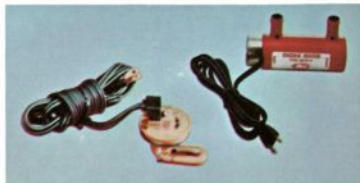

The Active People...
GO SAFE with Ford Protection Accessories

F

G