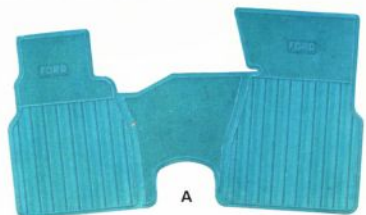

### FAIRLANE AND FALCON

- D. **DELUXE 14"**, crested with decorative emblem—C90Z 1130-C.
- E. **SIMULATED MAG 14"**, the matchless modern look—C60Z 1130-J.

**SIMULATED WIRE 14"**, beauty in motion . . . stainless steel spokes—C80Z 1130-K (Not illustrated).

### MUSTANG

- F. **DELUXE 14"**, with Mustang imprint—C9ZZ 1130-B.

A

C

E

G

B

D