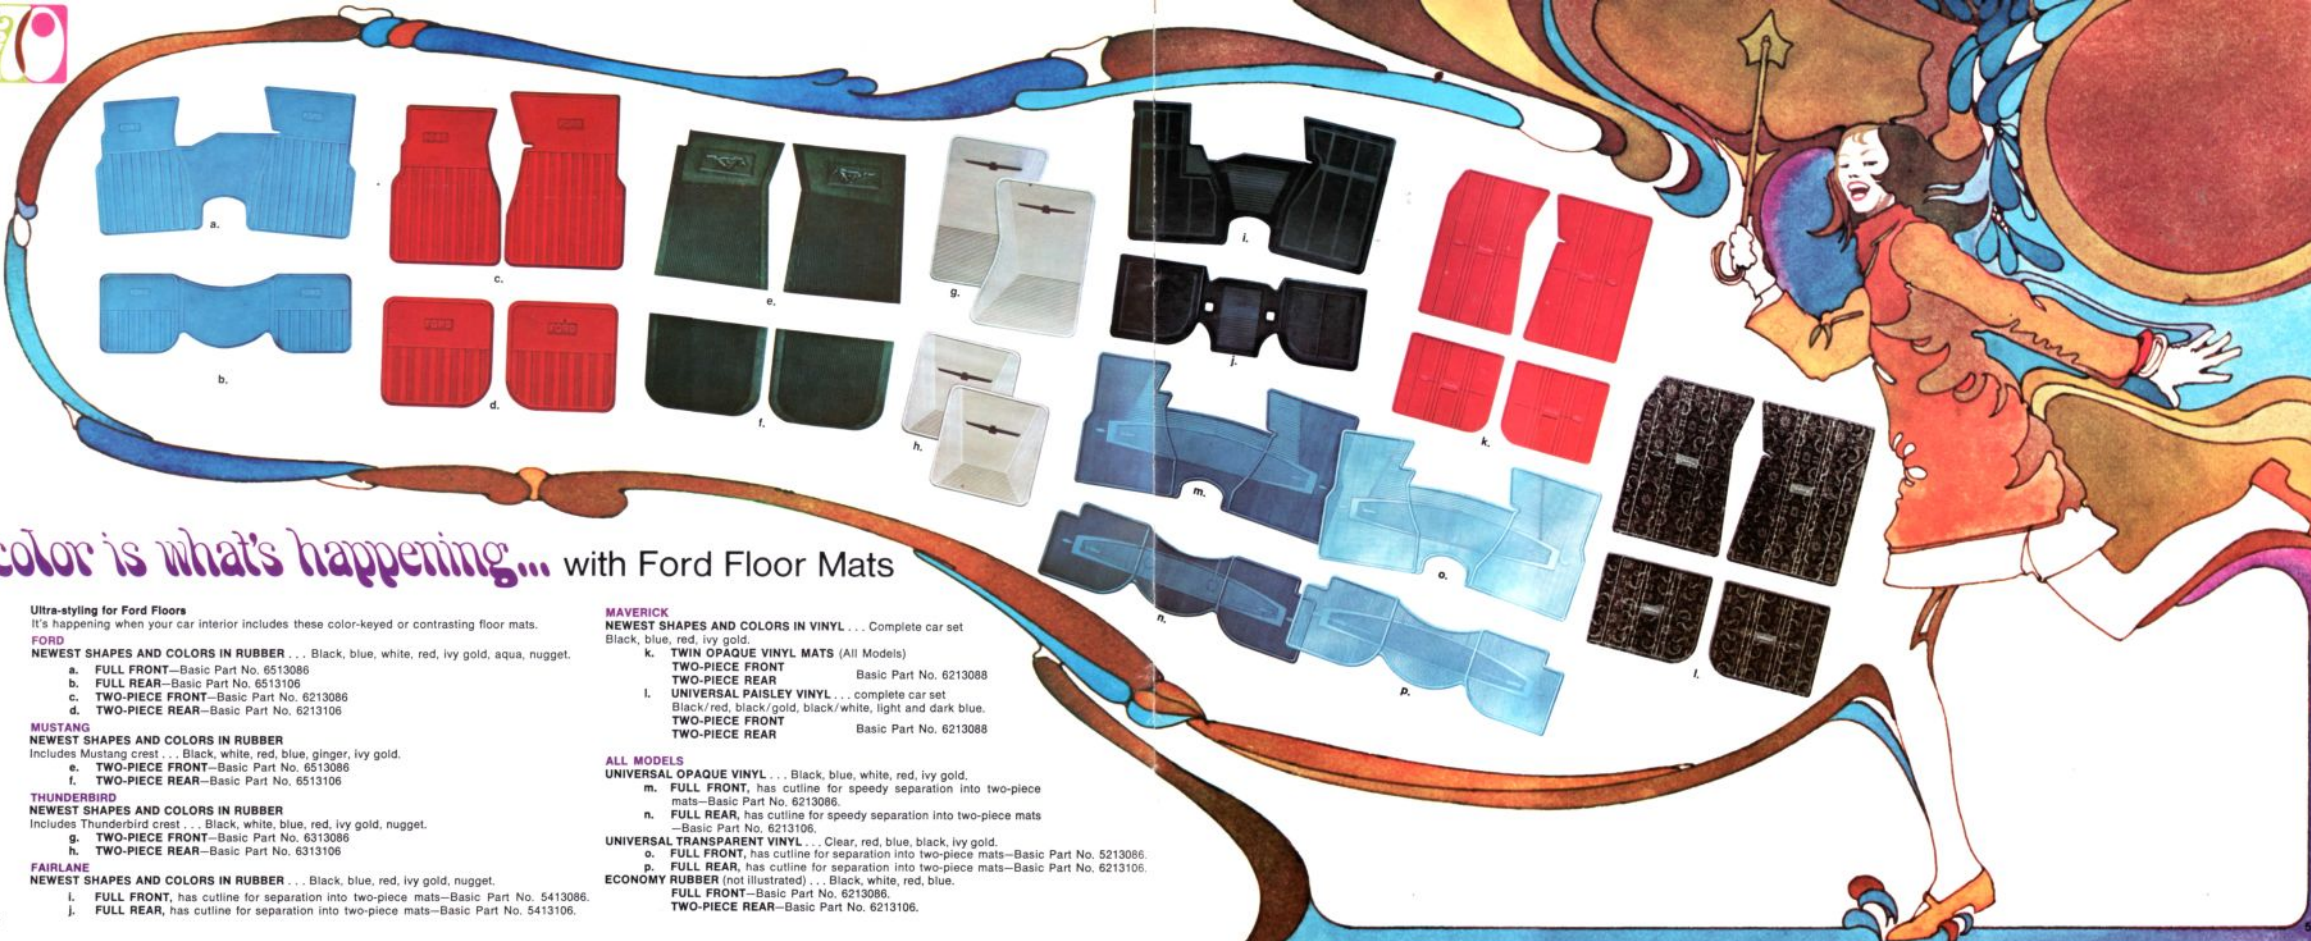

color is what's happening... with Ford Floor Mats

Ultra-styling for Ford Floors
It's happening when your car interior includes these color-keyed or contrasting floor mats.

1. **FORD**
   NEWEST SHAPES AND COLORS IN RUBBER . . . Black, blue, white, red, ivy gold, aqua, nugget.
   a. **FULL FRONT**—Basic Part No. 6513086
   b. **FULL REAR**—Basic Part No. 6513106
   c. **TWO-PIECE FRONT**—Basic Part No. 6213086
   d. **TWO-PIECE REAR**—Basic Part No. 6213106

1. **MUSTANG**
   NEWEST SHAPES AND COLORS IN RUBBER
   Includes Mustang crest . . . Black, white, red, blue, ginger, ivy gold.
   e. **TWO-PIECE FRONT**—Basic Part No. 6513086
   f. **TWO-PIECE REAR**—Basic Part No. 6513106

1. **THUNDERBIRD**
   NEWEST SHAPES AND COLORS IN RUBBER
   Includes Thunderbird crest . . . Black, white, blue, red, ivy gold, nugget.
   g. **TWO-PIECE FRONT**—Basic Part No. 6313086
   h. **TWO-PIECE REAR**—Basic Part No. 6313106

1. **FAIRLANE**
   NEWEST SHAPES AND COLORS IN RUBBER . . . Black, blue, red, ivy gold, nugget.
   i. **FULL FRONT**, has outline for separation into two-piece mats—Basic Part No. 5413086.
   j. **FULL REAR**, has outline for separation into two-piece mats—Basic Part No. 5413106.

1. **MAVERICK**
   NEWEST SHAPES AND COLORS IN VINYL . . . Complete car set
   Black, blue, red, ivy gold.
   k. **TWIN OPAQUE VINYL MATS** (All Models)
   TWO-PIECE FRONT . . . Basic Part No. 6213088
   TWO-PIECE REAR . . . Basic Part No. 6213088
   l. **UNIVERSAL PAISLEY VINYL** . . . complete car set
   Black/red, black/gold, black/white, light and dark blue.
   TWO-PIECE FRONT . . . Basic Part No. 6213088
   TWO-PIECE REAR . . . Basic Part No. 6213088

1. **ALL MODELS**
   UNIVERSAL OPAQUE VINYL . . . Black, blue, white, red, ivy gold.
   m. **FULL FRONT**, has outline for speedy separation into two-piece mats—Basic Part No. 6213086.
   n. **FULL REAR**, has outline for speedy separation into two-piece mats—Basic Part No. 6213106.
   UNIVERSAL TRANSPARENT VINYL . . . Clear, red, blue, black, ivy gold.
   o. **FULL FRONT**, has outline for separation into two-piece mats—Basic Part No. 5213086.
   p. **FULL REAR**, has outline for separation into two-piece mats—Basic Part No. 6213106.
   ECONOMY RUBBER (not illustrated) . . . Black, white, red, blue.
   q. **FULL FRONT**—Basic Part No. 6213086.
   r. **TWO-PIECE REAR**—Basic Part No. 6213106.