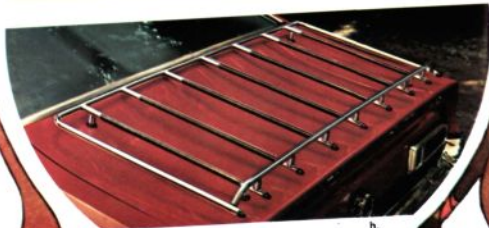

the going thing
is traveling...

Ford Travel Accessories

- a. **COMPASS**—Go safe. Know your direction. Illuminated for night use. ALL MODELS—(Late Availability).
- b. **ADJUSTABLE AIR SPRINGS**—Air cell adds extra support for your travel comfort. Handy Air Level Ride Dash-mounted Control. FORD ONLY—C8AZ 5A589-A, and C9AZ 5A589-B Air Level Dash Control.
- c. **REMOTE CONTROL TRUNK LID RELEASE**—Top luxury item. Ends the search for keys at night or in bad weather. Opens your trunk from inside car. Available ALL MODELS—C9AZ 54432A00-A.
- d. **AIR HORNS**—Blow it man, loud and strong. Perfect accessory for expressway travel. Chrome plated dual unit with compressor. ALL MODELS—C5AZ 13800-C.
- e. **BLACK PAINTED AIR HORNS**—Dual unit with compressor. ALL MODELS—C9AZ 13800-A.
- f. **TRAILER HITCH**—For the going crowd. A must for the camper, light trailer or small boat owner. (SAE Class 1, for trailers up to 2000 pounds.) ALL MODELS—Basic Part No. 19D520. (Note: Use with proper Trailer Hitch Ball—Basic Part No. 19E503.)
- g. **LUGGAGE RACK COVER**—(For Rear Deck Carrier)—Arrive with luggage clean and dry. Smart looking, tough vinyl. ALL MODELS—C6AZ 19B507-A.
- h. **REAR DECK LUGGAGE RACK**—Here's add-on luggage capacity and also a beauty accent for your deck. ALL MODELS (except MUSTANG AND FAIRLANE FASTBACKS) C9AZ 6255100-A. (Straps available for temporary installation. MAVERICK ONLY—DODZ 6255196-A.)
- i. **TRAILER TOWING MIRROR**—Large viewing area lets you see what's behind your trailer. ALL MODELS—C7AZ 17696-D.
- j. **TRAILER WIRING CONNECTOR KIT**— ALL MODELS — C7AZ 14A347-A. **TRAILER WIRING HARNESS**—Reliable hook-up for all trailers. Has relays to prevent circuit overloading in towing vehicle. ALL MODELS—G7AZ 15A416-A.

g.