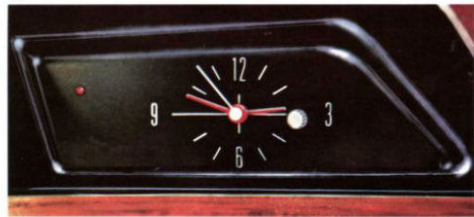

make it happen... the easy way...
with the Ford Comfort and Convenience Accessories

- a. **POWER STEERING**—For the pleurables that like to go effort-free with confidence. Fast response and greater steering ease make Ford Power Steering a must. ALL MODELS (except hi-output performance vehicles). Basic Part Nos. 3A634 and 3A635.
- b. **REMOTE CONTROL TRUNK LID RELEASE**—Tops for convenience. Ends the search for keys at night or in rough weather. Opens your trunk from within your car. Now available for ALL MODELS. CAZ 54432A00-A.
- c. **CIGAR LIGHTER**—The in thing for smokers. Smart handy item that offers further pleasure. MAVERICK DODZ 15A044-A.
- d. **ELECTRIC CLOCK**—Time it with this stylish instrument. You'll soon find it's a necessity. Automatic self-regulator. FORD, FAIRLANE, MUSTANG—Basic Part No. 15A000.
- e. **POWER BRAKES**—Easier braking for faster, safer stops. FORD, FAIRLANE, MUSTANG—Basic Part No. 2A091. (Drum brake design.)
- f. **CONSOLETTE/CLOCK**—A happening for owners of the new Maverick. This latest accessory gives a sporty look up front. Offers added storage area that can be locked. Has self-regulating clock for dependable time at-a-glance. MAVERICK DODZ 15A000-A.