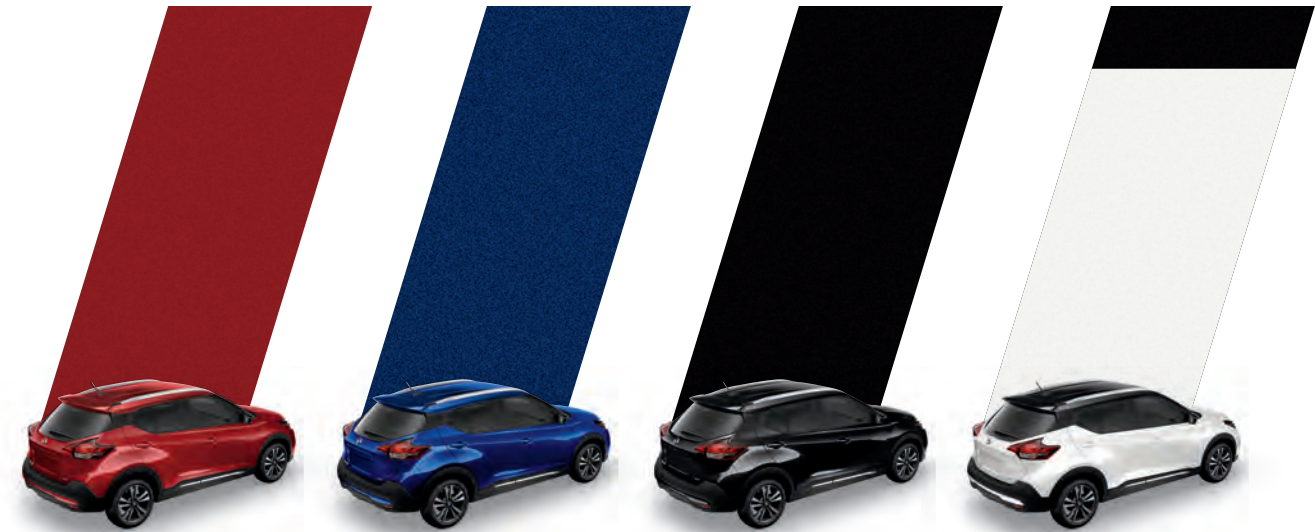

Deep Blue Pearl RAY

Super Black KH3

Super Black KH3 Roof
Aspen White QAC Body¹¹

Cayenne Red NAH