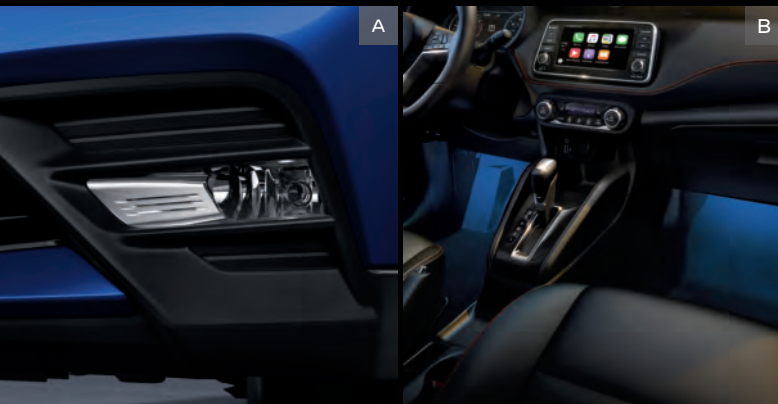

SR

INCLUDES SV EQUIPMENT PLUS

- LED headlights with LED signature accents
- Fog lights
- Rear roof spoiler
- Dark chrome front grille accent
- Front and rear bumpers with body-color inserts
- Silver-painted exterior door trim
- Black painted outside mirrors with integrated turn signals
- Intelligent Around View® Monitor¹⁷
- Leather-wrapped steering wheel
- Leather shift knob with chrome accents
- Sport seat fabric with color accents and stitching
- Integrated Dynamics-control Module (IDM)

AVAILABLE PACKAGE

- Premium Package

SV

INCLUDES S EQUIPMENT PLUS

- 17" Aluminum-alloy wheels
- 7.0" Full-color Advanced Drive-Assist® Display^{8,9}
- NissanConnect® featuring Apple CarPlay™ and Android Auto™⁷
- SiriusXM® Satellite Radio⁷
- Blind Spot Warning⁵
- Rear Cross Traffic Alert⁶
- Automatic Temperature Control
- Nissan Intelligent Key®
- Remote Engine Start System¹⁶
- Heated side mirrors
- Painted outside mirrors
- Body-color outside door handles
- Chrome interior door handles and Xtronic CVT shifter trim
- Rear passenger heating and cooling vents
- Rear cargo cover

PREMIUM PACKAGE | SR

- Bose® Personal® Plus Audio System with 8 speakers including Bose® UltraNearfield™ driver headrest speakers
- Prima-Tex™-appointed seats
- Heated front seats
- Security system

CHOOSE YOUR ACCESSORIES