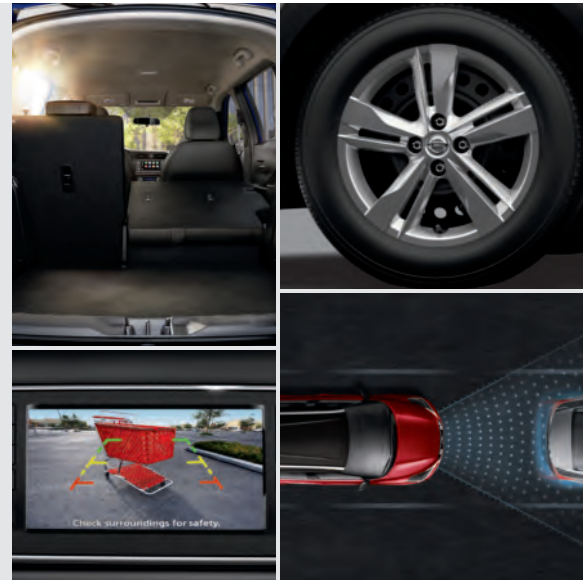

CHOOSE YOUR INTERIOR

Kicks® SR shown in Prima-TEX™

Charcoal Cloth
S | SV

Charcoal Cloth
SR

Charcoal Prima-TEX™
SR with Premium Package

CHOOSE YOUR TRIM LEVEL AND PACKAGE

S

- 1.6 L DOHC 16-valve 4-cylinder engine
- Xtronic CVT® (Continuously Variable Transmission)
- Hill Start Assist
- Anti-lock Braking System (ABS) with Brake Assist¹²
- Electronic Brake force Distribution (EBD)
- 16" Steel wheels with wheel covers
- Remote keyless entry with Push Button Start
- Power windows and door locks
- Smart Auto Headlights
- Tilt/telescoping steering wheel
- Driver's seat armrest
- 60/40 Split fold-down rear seats
- 7.0" Color touch-screen display audio system
- RearView Monitor¹³
- Siri® Eyes Free⁷
- Bluetooth® Hands-free Phone System⁷
- Illuminated steering wheel-mounted audio and Bluetooth® controls⁷
- USB connection ports for compatible devices¹⁴
- Automatic Emergency Braking³
- Vehicle Dynamic Control (VDC)¹⁵ with Traction Control System (TCS)

SR

INCLUDES SV EQUIPMENT PLUS

- LED headlights with LED signature accents
- Fog lights
- Rear roof spoiler
- Dark chrome front grille accent
- Front and rear bumpers with body-color inserts
- Silver-painted exterior door trim
- Black painted outside mirrors with integrated turn signals
- Intelligent Around View® Monitor¹⁷
- Leather-wrapped steering wheel
- Leather shift knob with chrome accents
- Sport seat fabric with color accents and stitching
- Integrated Dynamics-control Module (IDM)