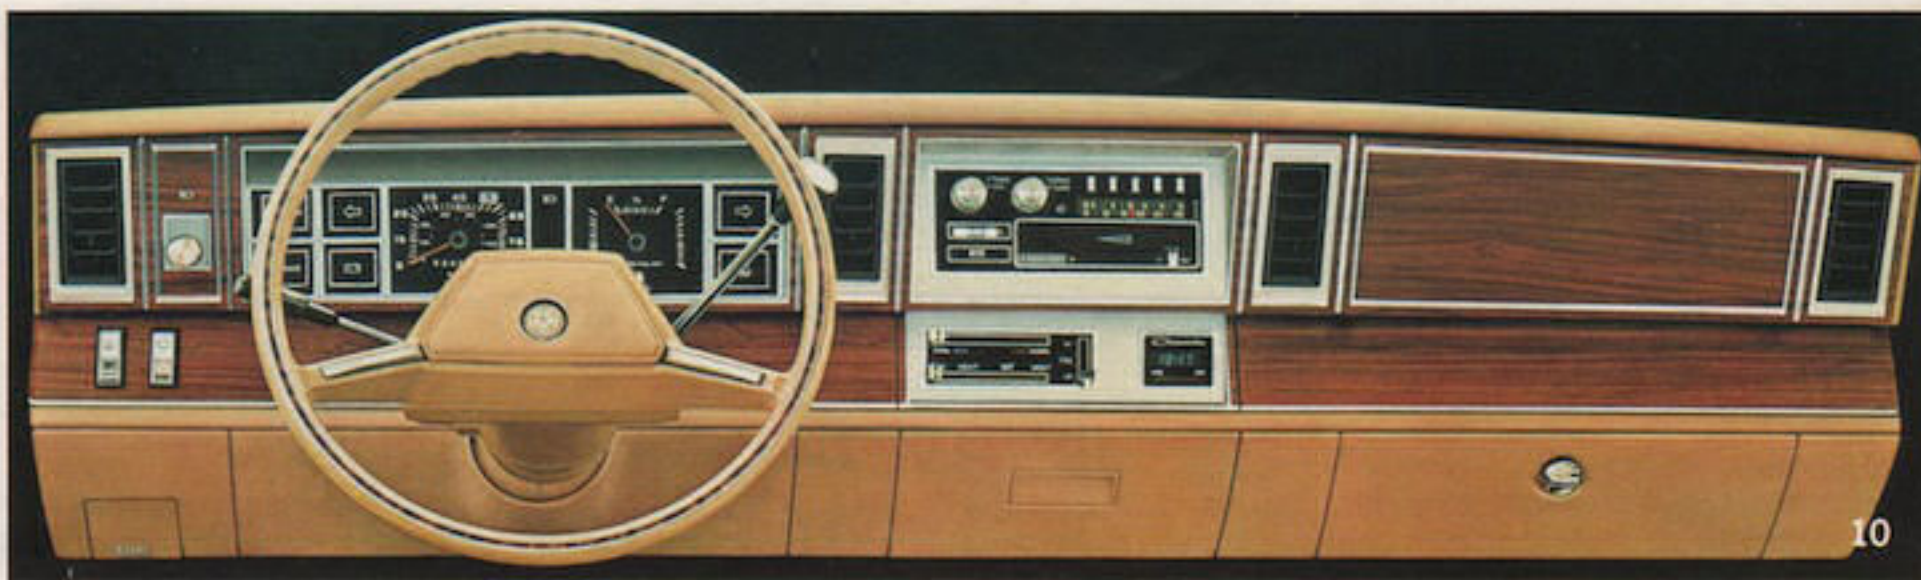

6

8

10

7

8

9

the other side and Dolby* noise suppression.
*Dolby is a trademark of Dolby Laboratories.

5. AM/FM Stereo Radio with 8-Track Tape Player.

Choose your favorite music with this system that features a push-button tape program selector. Enjoy all the features of a high-quality stereo sound system.

6. AM/FM Stereo Radio with Citizens Band Transceiver.

Get in touch with fellow travelers and stay

abreast of road conditions. System includes AM/FM stereo, 40-channel CB and standby switch, squelch control and a noise blanker to minimize electrical interference. N/A on Horizon and TC3.

7. AM/FM Monaural.

Enjoy a high-quality system with excellent reception and sound delivery.

8. Hand-Held Citizens Band Radio.

Compact in size—measuring only 2" x 3 1/2" x 6 1/2"—to fit in trunk or under front

seat for added security. The microphone contains all CB controls, including electronic channel selector with channel memory, volume control, push-to-talk switch and digital channel display.

9. Import Cassette Stereo Player.

A personalized sound system that features a program select switch, locking fast forward, rewind and auto reverse actions. Easily installed on all Chrysler import vehicles equipped with AM/FM stereo radio.

10. Air Conditioning.

Cool down with Mopar air conditioning which features easy to select cooling/heating modes and a four-speed blower that adjusts airflow for individual comfort.*

*An optional Engine Cooling Package is recommended on vehicles with this dealer-installed air conditioner.