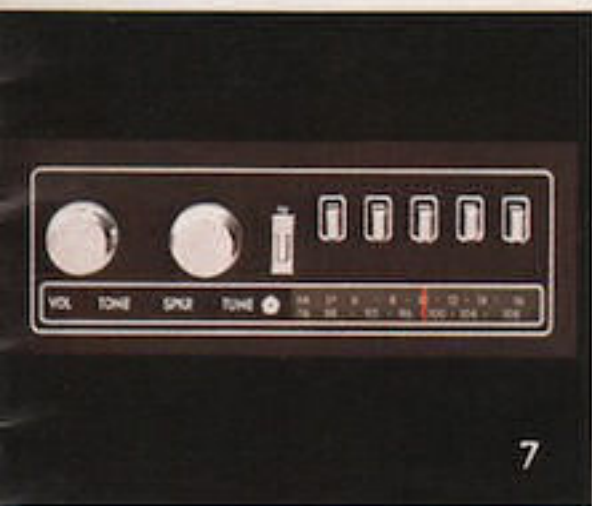

6

8

10

7

8

9

the other side and Dolby* noise suppression.
*Dolby is a trademark of Dolby Laboratories.

5. AM/FM Stereo Radio with 8-Track Tape Player.

Choose your favorite music with this system that features a push-button tape program selector. Enjoy all the features of a high-quality stereo sound system.

6. AM/FM Stereo Radio with Citizens Band Transceiver.

Get in touch with fellow travelers and stay

abreast of road conditions. System includes AM/FM stereo, 40-channel CB and standby switch, squelch control and a noise blanker to minimize electrical interference. N/A on Horizon and TC3.

7. AM/FM Monaural.

Enjoy a high-quality system with excellent reception and sound delivery.

8. Hand-Held Citizens Band Radio.

Compact in size—measuring only 2" x 3 1/2" x 6 1/2"—to fit in trunk or under front

seat for added security. The microphone contains all CB controls, including electronic channel selector with channel memory, volume control, push-to-talk switch and digital channel display.

9. Import Cassette Stereo Player.

A personalized sound system that features a program select switch, locking fast forward, rewind and auto reverse actions. Easily installed on all Chrysler import vehicles equipped with AM/FM stereo radio.

10. Air Conditioning.

Cool down with Mopar air conditioning which features easy to select cooling/heating modes and a four-speed blower that adjusts airflow for individual comfort.*

*An optional Engine Cooling Package is recommended on vehicles with this dealer-installed air conditioner.