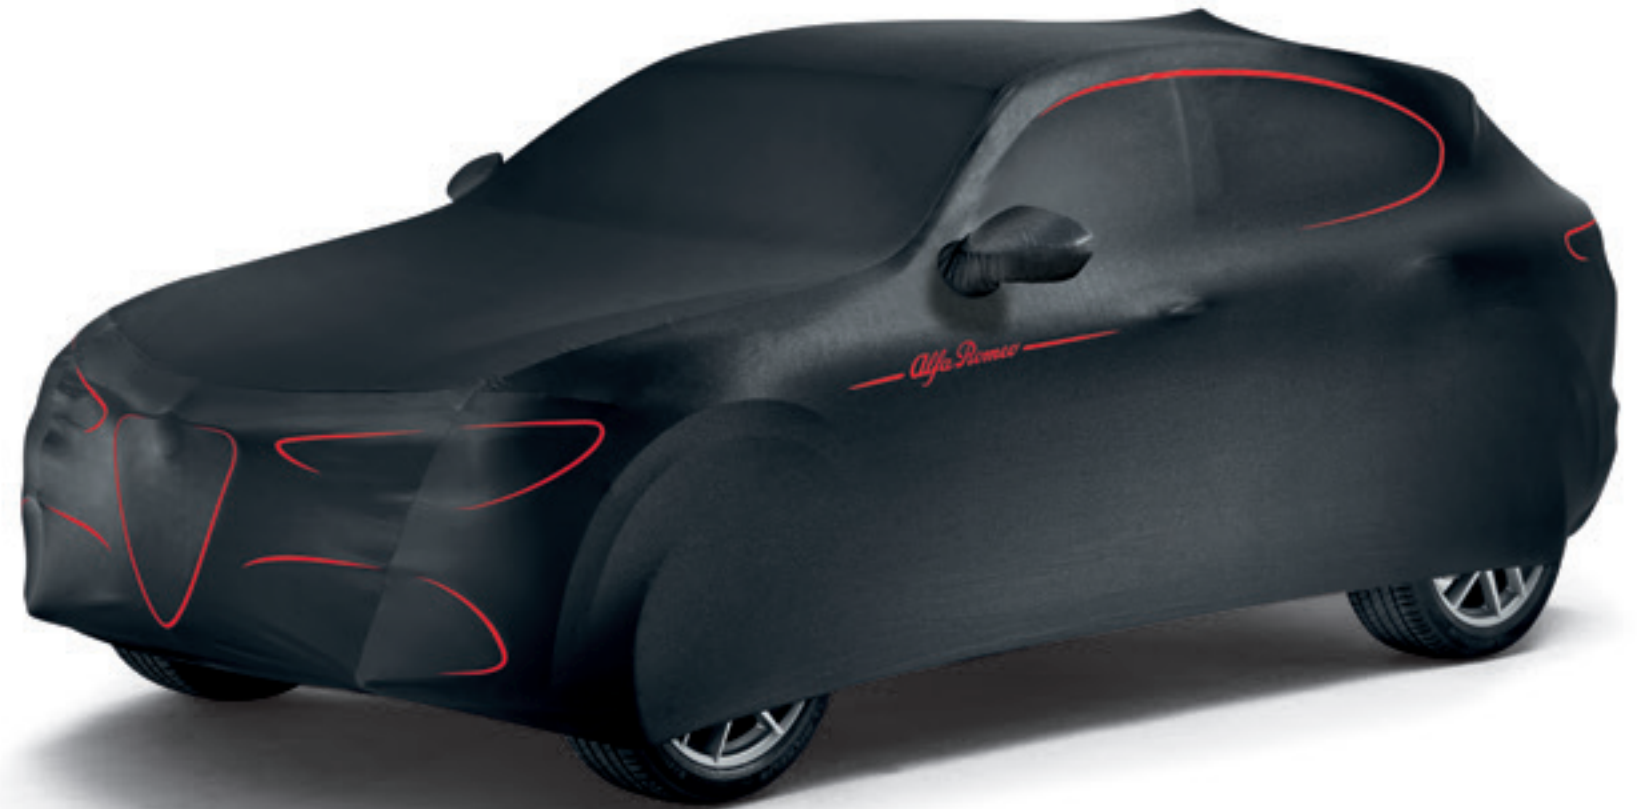

SPORT PEDALS KIT

Aluminum brake and accelerator kit.
[68379778AA]

SHIFTER

Carbon Fiber-wrapped bezel. [68353808AA]

OUTDOOR CAR COVER

In Black, with Red Alfa Romeo script.
[68379667AA]

REAR-SEAT COVER

Protects the rear seats. Features White Alfa Romeo logo. [68353607AA]