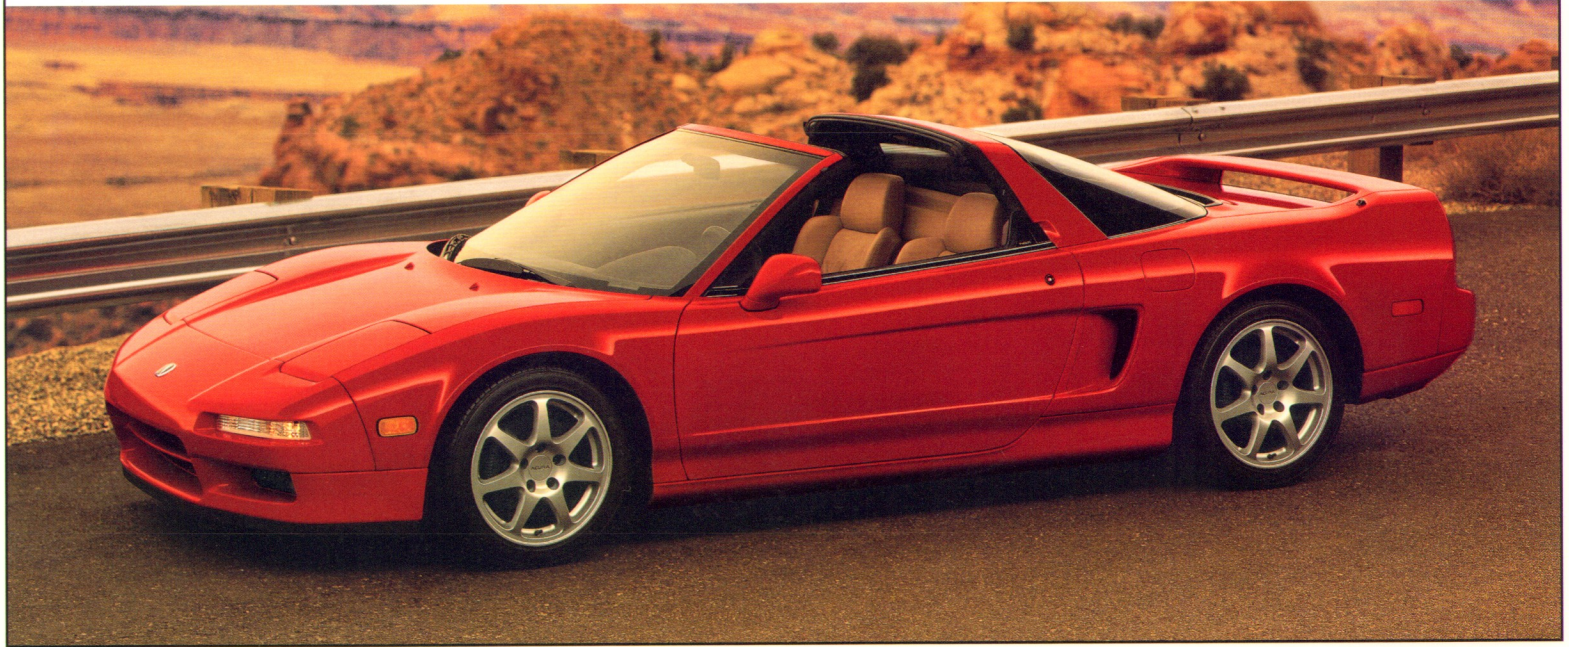

ACURA

Designed with purpose. Driven by passion.

2.2CL

• 2.2 litre, SOHC, VTEC, 16-valve engine • 145 hp* • Optional 4-speed automatic transmission with Grade Logic Control System • Variable power-assisted, rack-and-pinion steering • Acura-designed ABS • Independent double-wishbone suspension • 4-wheel disc brakes • Dual air bags (SRS) • Side-impact door beams • 16-inch alloy wheels and tires • 6-way power driver's seat • Keyless entry system • Security system • AM/FM stereo with CD player • Power sunroof with tilt feature • Simulated wood print interior trim • Heated exterior mirrors • Automatic climate control • Optional leather-trimmed interior • Trunk pass-through with ski sack • Illuminated entry • Leather wrapped steering wheel • Acura Maintenance Program • Acura Roadside Assistance

* (SAE net)

NSX-T

- 3.0 litre, DOHC, 24-valve, V-6 engine with VTEC • 270 hp* with 5-speed; 252 hp* with Automatic Transmission with SportsShift mode
- 210 lbs.-ft. torque* • Drive-by-Wire Throttle System • Transverse midship engine/rear-wheel drive • Electric, variable power-assist, rack-and-pinion steering • Acura-designed 4-channel ABS • Independent aluminum double-wishbone suspension • Traction Control System (TCS) • Torque Control Differential (TCD) • Dual air bags (SRS) • Lightweight, removable roof panel • Lightweight all-aluminum unit-body
- Leather-trimmed 4-way power seats • Acura/Bose® Music System