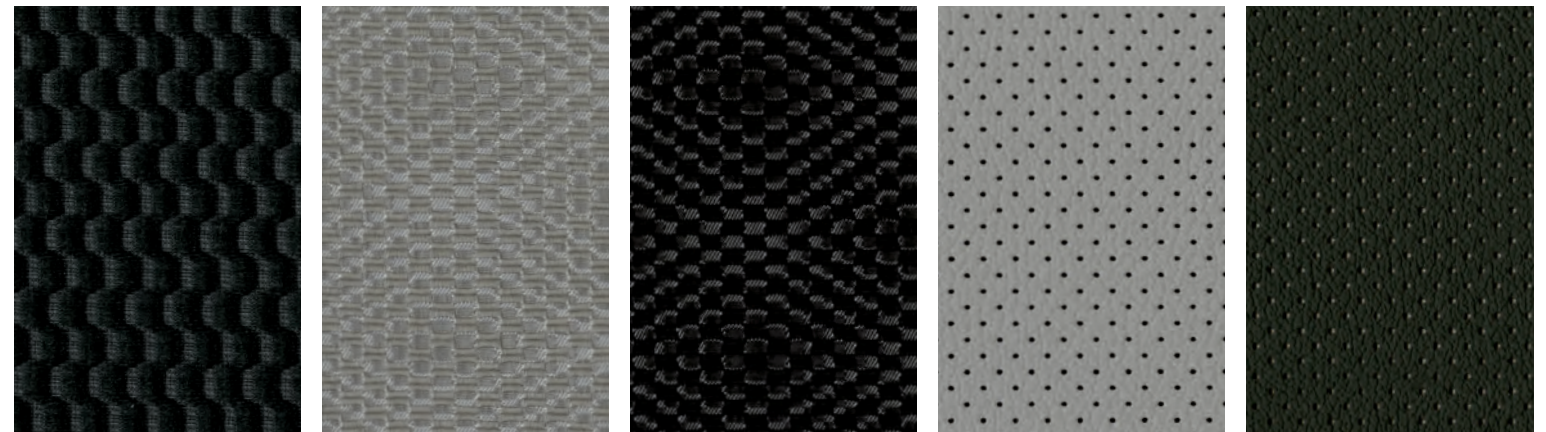

Magnetic Black G41

	S	SV	SL
LIGHT GRAY CLOTH			
LIGHT GRAY LEATHER			
CHARCOAL CLOTH			
CHARCOAL LEATHER			

■ Standard
 Nissan has taken care to ensure that the color swatches presented here are the closest possible representations of actual vehicle colors. Swatches may vary slightly due to the printing process and whether viewed in daylight, fluorescent or incandescent light. Please see the actual colors at your local Nissan dealer.

CHOOSE YOUR INTERIOR

Rogue Sport™ SL shown in Charcoal Leather with optional equipment.

Charcoal Cloth S Light Gray Cloth SV Charcoal Cloth SV Light Gray Leather SL Charcoal Leather SL

CHOOSE YOUR TRIM LEVEL