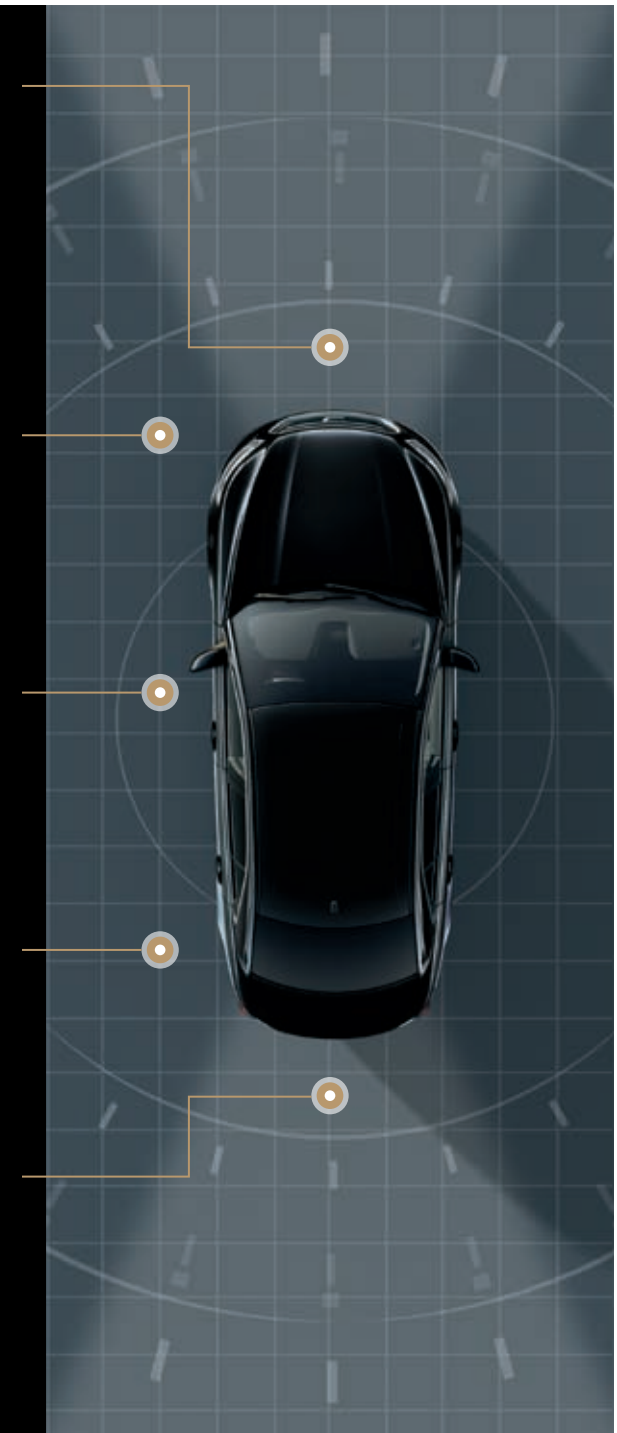

KEEPING THINGS STABLE

AdvanceTrac® electronic stability control helps reduce skidding and fishtailing, which is beneficial in various kinds of inclement weather.⁴

Standard: All models